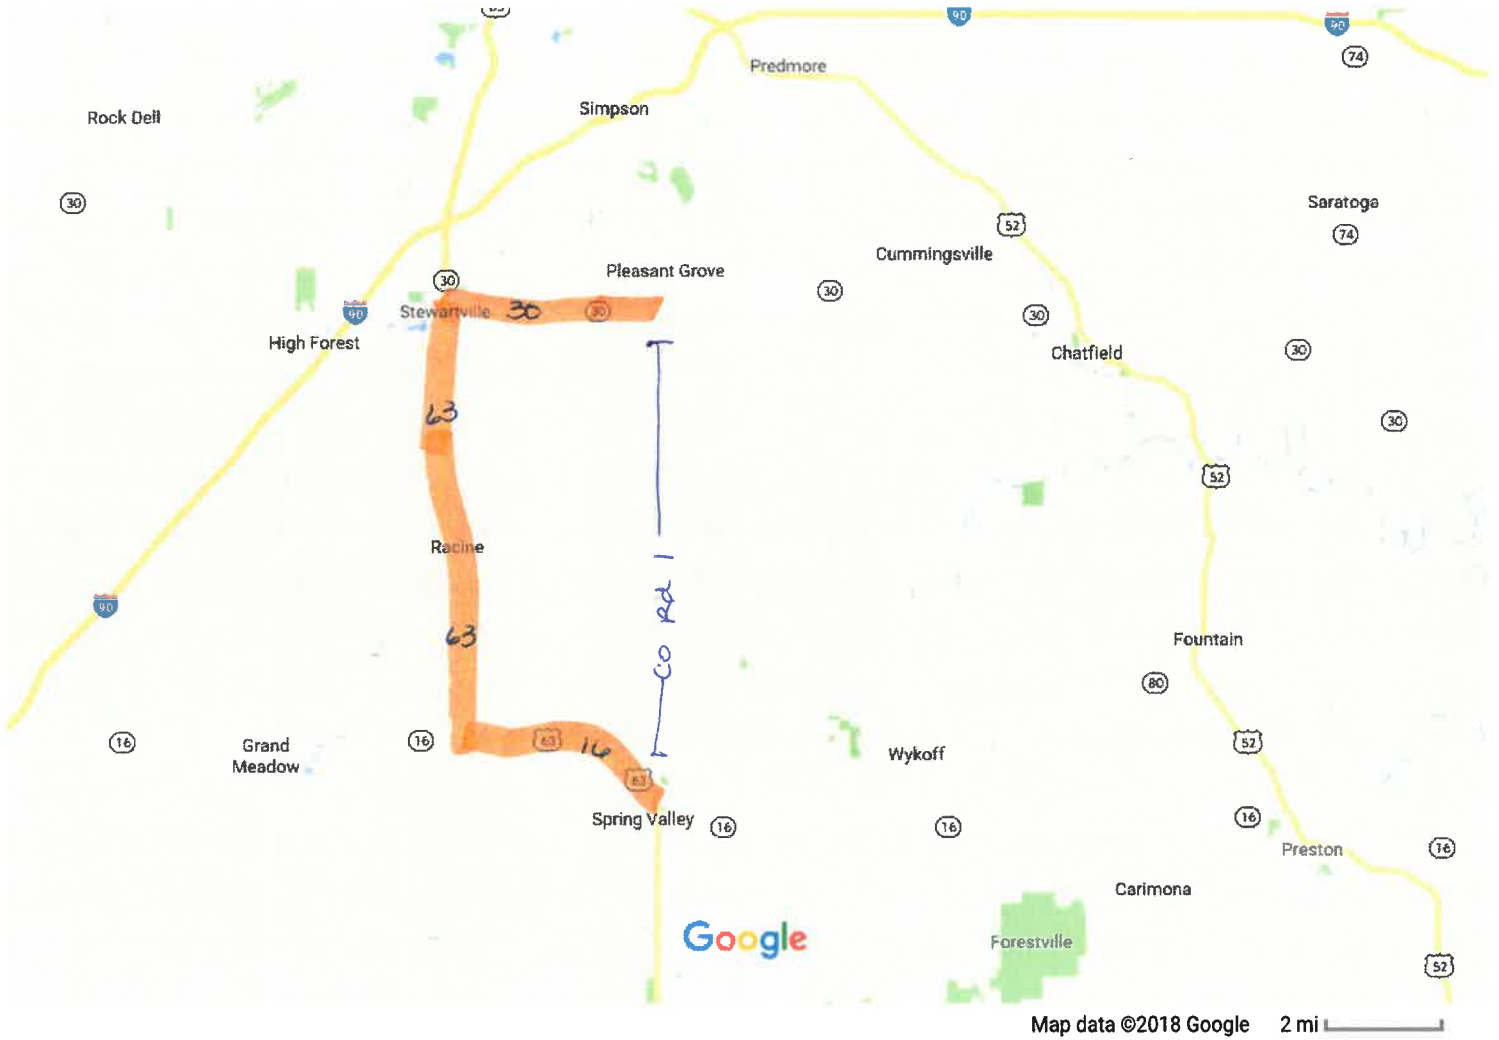

CSAH 1 Detour

- From Spring Valley:
- Continue West on Hwy 16
 - Take Hwy 63 North
 - Take Hwy 30 East