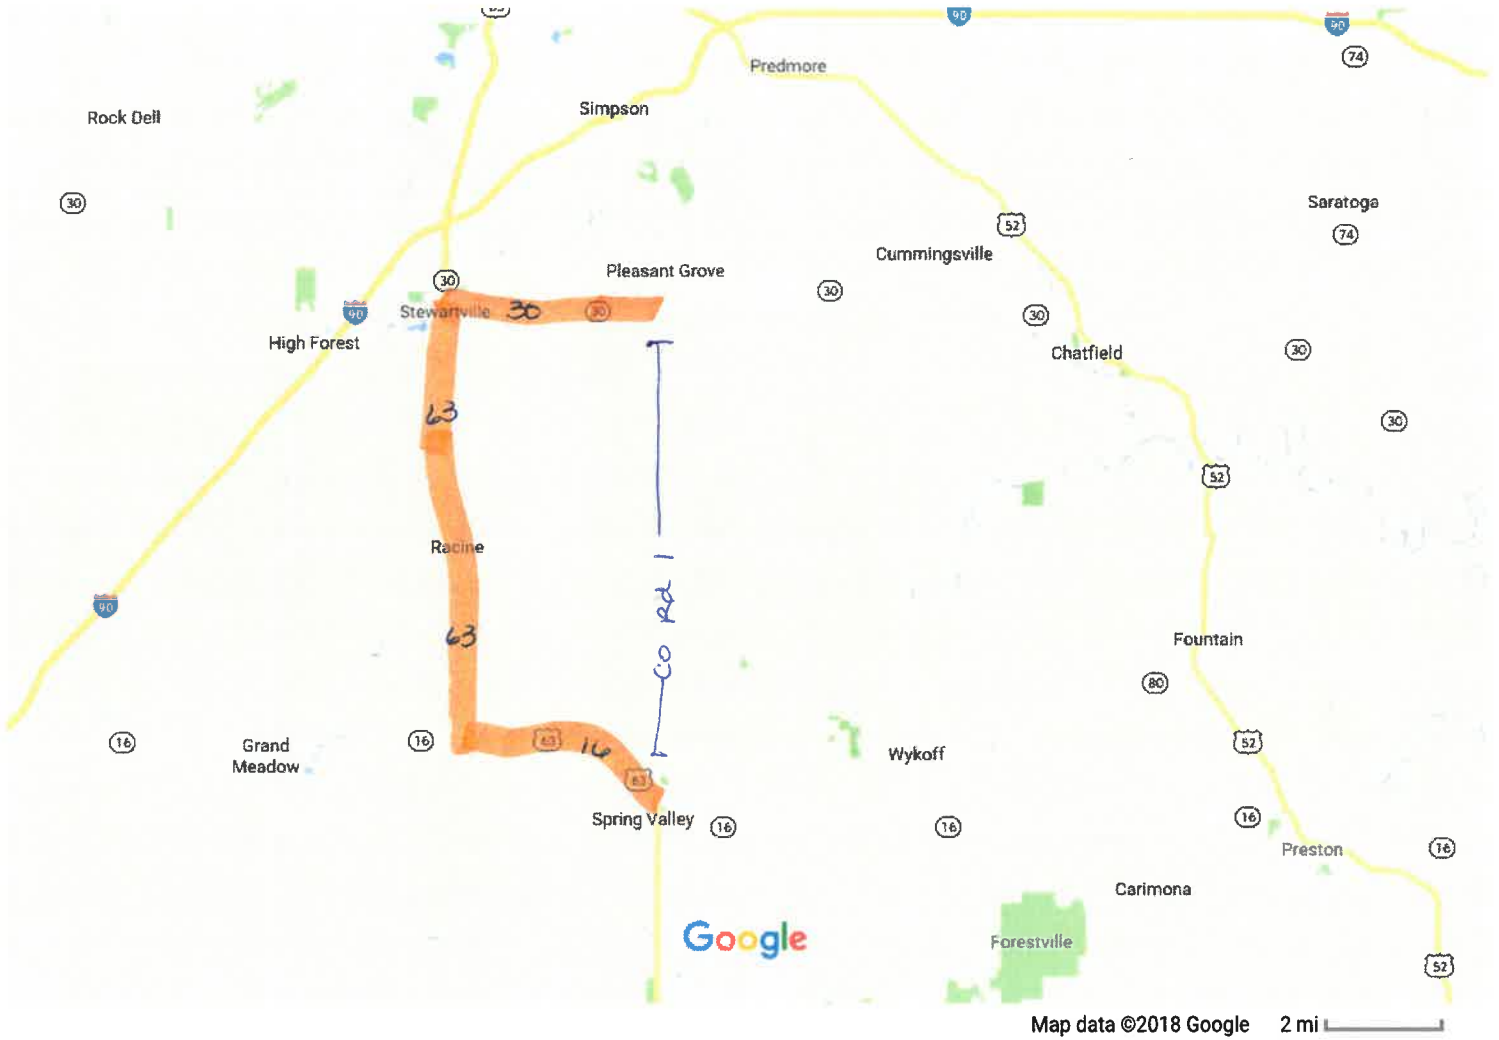

# CSAH 1 Detour

- From Spring Valley:
- Continue West on Hwy 16
  - Take Hwy 63 North
  - Take Hwy 30 East